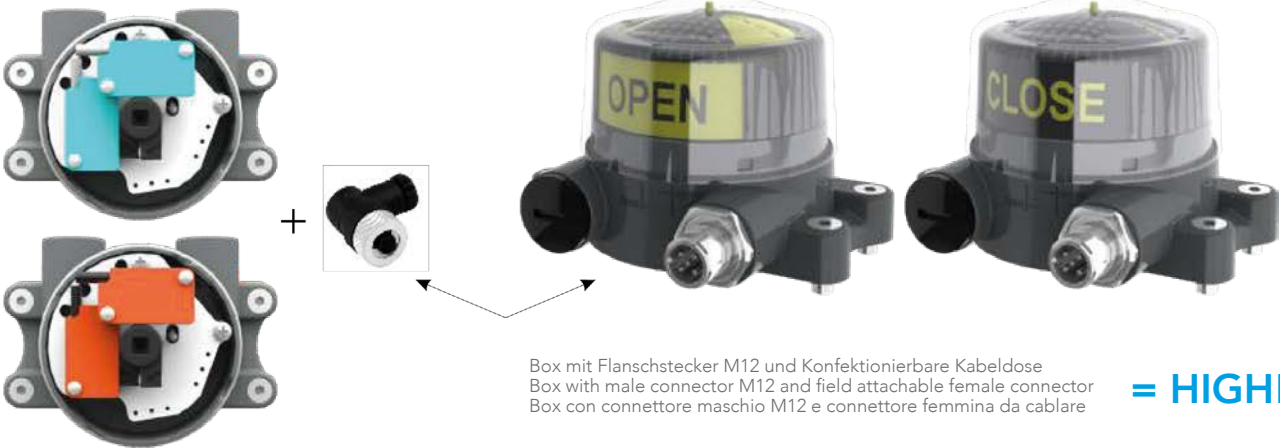

Elektrischer Anschluss erfolgt über Stecker:

- Die Box muss nie geöffnet werden.
- Große Zeitersparnis bei Wartungsarbeiten.

JAG-EASY-BOX SWITCHES

The highline execution is a most operator-friendly execution line of the easybox and includes: Box with M12 male connector, field attachable M12 female angled connector is art of the standard equipment.

Electric wiring by standardized connector:

- It is never needed to open switchbox.
- Big saving of time for service operation.

JAG-EASY-BOX FINECORSA

L'esecuzione highline è una versione dell'easybox molto apprezzabile per l'operatore: Box con connettore maschio M12, connettore angolato femmina da cablare M12 fa parte del corredo standard

JAG-EASY-BOX HIGHLINE

Box mit Flanschstecker M12 und Konfektionierbare Kabeldose
 Box with male connector M12 and field attachable female connector
 Box con connettore maschio M12 e connettore femmina da cablare