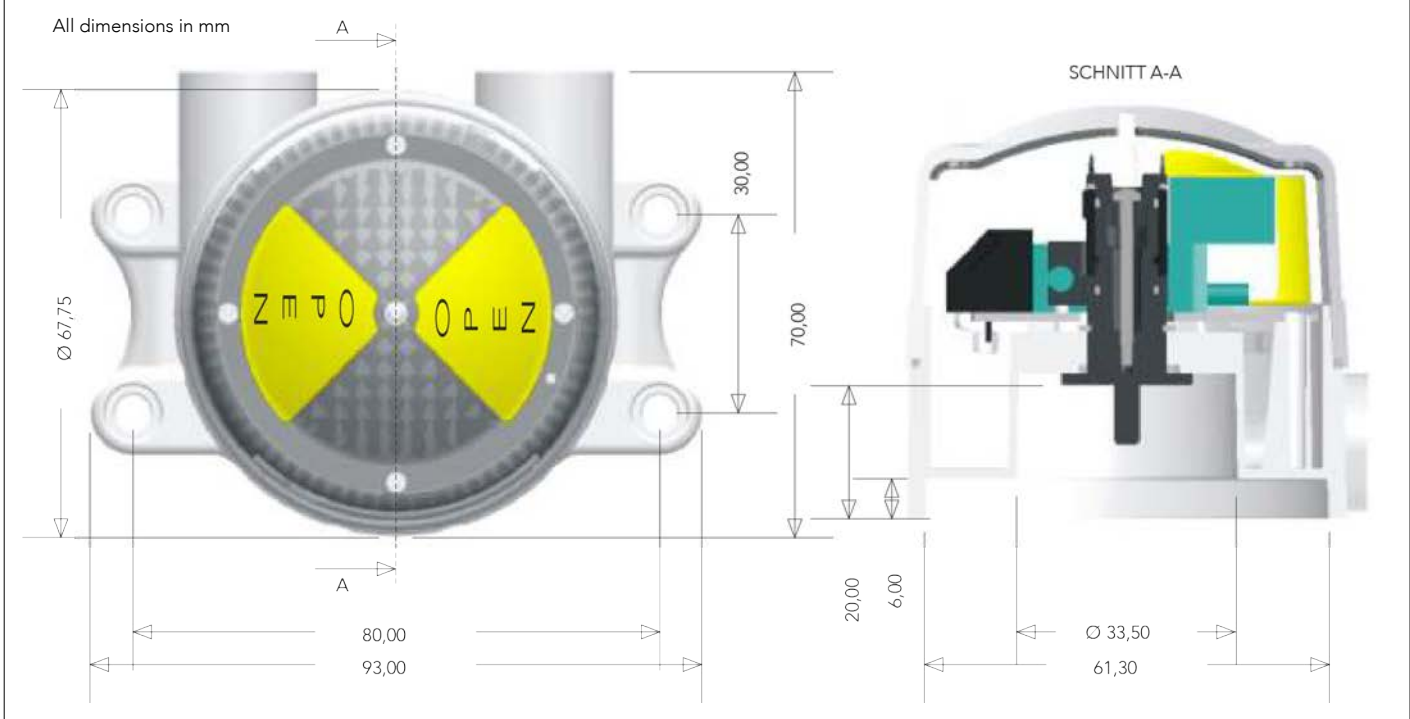

ABMESSUNGEN

DIMENSIONS

DIMENSIONI